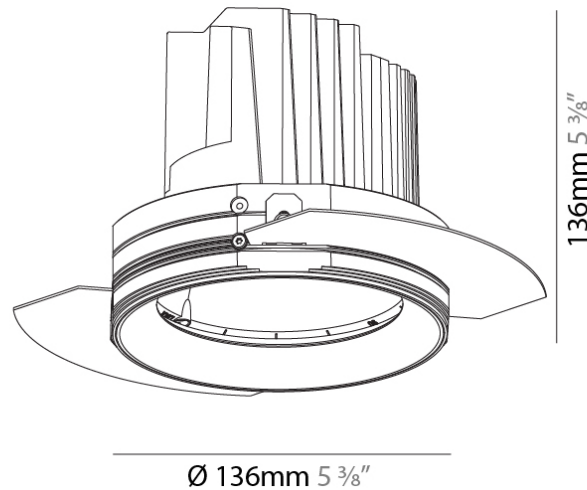

140mm 5 1/2" | 150mm 5 3/8" | 10 | 12 1/2 | 15 | 25mm ± 30° | 355° | ↑

RATINGS AND CERTIFICATIONS

382, F 416-247-9319, www.zaneen.com
Certified by Intertek for North American standards. At the end of the existing Model #. For assistance on 'custom' specifications, contact zteam@zaneen.com.
In a constant effort to supply the best product, we reserve the right to change specifications or materials without notice. The most recent specification sheets are found at zaneen.com
IP rating: IP20