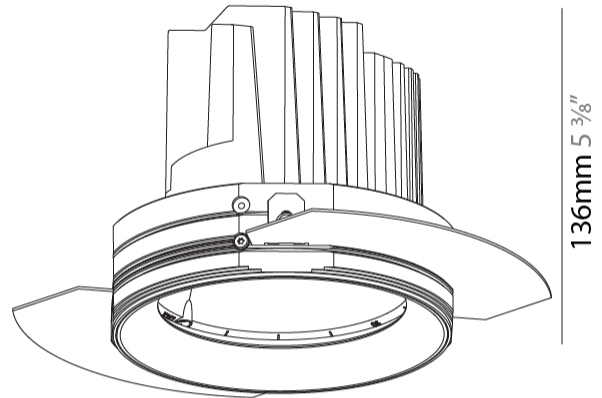

ELECTRICAL

Lamp Type: LED (Zhaga Standard)
Input Wattage (W): 28.6
Total Output Wattage (W): 26.4
Dimming: Tri-Mode (Non-Dimming and Phase Dimming (120Vac only) and 0-10V Dimming)
Driver Included: No
Driver Location: Recessed Housing
Driver Type: Constant Current - Universal
Driver Class: Class 2
Housing: See components
Input Voltage (V): 120 - 277
Constant Current (MA): 700

LED

Number of LEDs: 1
Color Temperature (°K): 2700 / 3000 / 3500 / 4000
Max. Delivered Lumen (lm): 2030 / 2080 / 2185 / 2230
Nominal Lumen (lm): 3210 / 3290 / 3459 / 3530
CRI: >90 CRI
Efficiency (%): 63.1 / 61.5 / 63.2
Lamp Life (hrs): 50000
Upon Request: RGB-W Tunable White Special Color Temperature Special LED

OPTICAL

Reflector°: 20 / 25 / 40
Adjustability: Rotational 355°; Tilt 30°
Upon Request: Special Beam Angles

RATINGS AND CERTIFICATIONS

Zaneen Group Inc. © 2024, T 1800-388-3382, F 416-247-9319, www.zaneen.com
Certified By: Certified for North American Standards
Available for International specifications by adding "INT" at the end of the existing Model #. For assistance on 'custom' specifications, contact zteam@zaneen.com.
IP Rating: IP20
If a conflict occurs to supply the best product, we reserve the right to change specifications or materials without notice. The most recent specification sheets are found at zaneen.com

Ø 136mm 5 3/8"

140mm 5 1/2"	150mm 5 7/8"	10 | 12 1/2 | 15 | 25mm 3/8" | 1/2" | 5/8" | 1"	± 30°	355°		
A