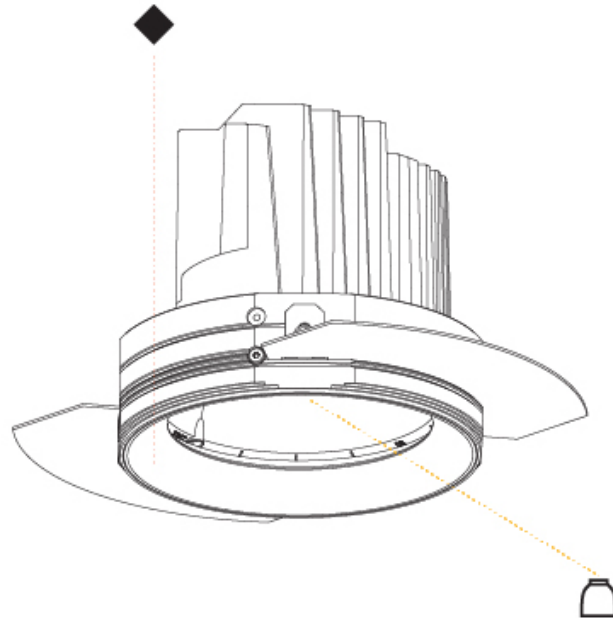

BIONIQ ROUND ADJUSTABLE TRIMLESS

A35185-

PROJECT

TYPE

SPECIFIER

QUANTITY

DATE